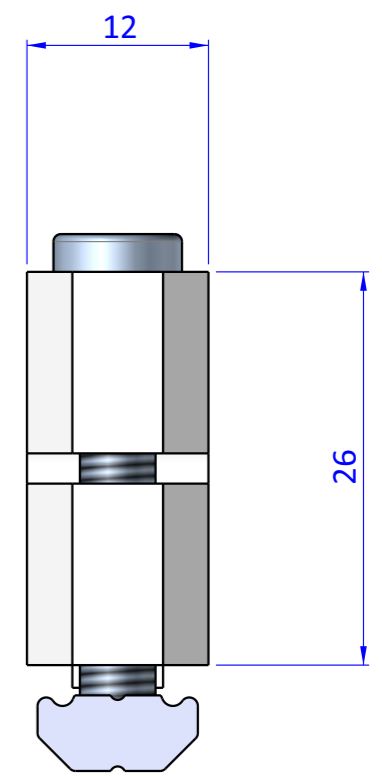

THE PROPERTY OF THE DRAWING IS ESTABLISHED BY LAW. IT IS FORBIDDEN TO PRODUCE OR SHOW IT TO THIRD PART - WITHOUT A WRITTEN AGREEMENT.

Item	Name	Q.ty
1	CA.GWP.5.28	1
2	KVB.X20	1
3	R.5.SCH	2
4	V.TCE5x30	2

Format A3
UNI 936-76

 FPS FPSERVICES AUTOMATION		DESIGNED FROM FPS Automation		REVIEW A	
		DATE 22/10/2021	WEIGHT 0,045kg		
GENERAL TOLERANCE UNI - ISO 2768 CLASSE f	DESCRIPTION CA.KVB.X20		CODE CA.KVB.X20		