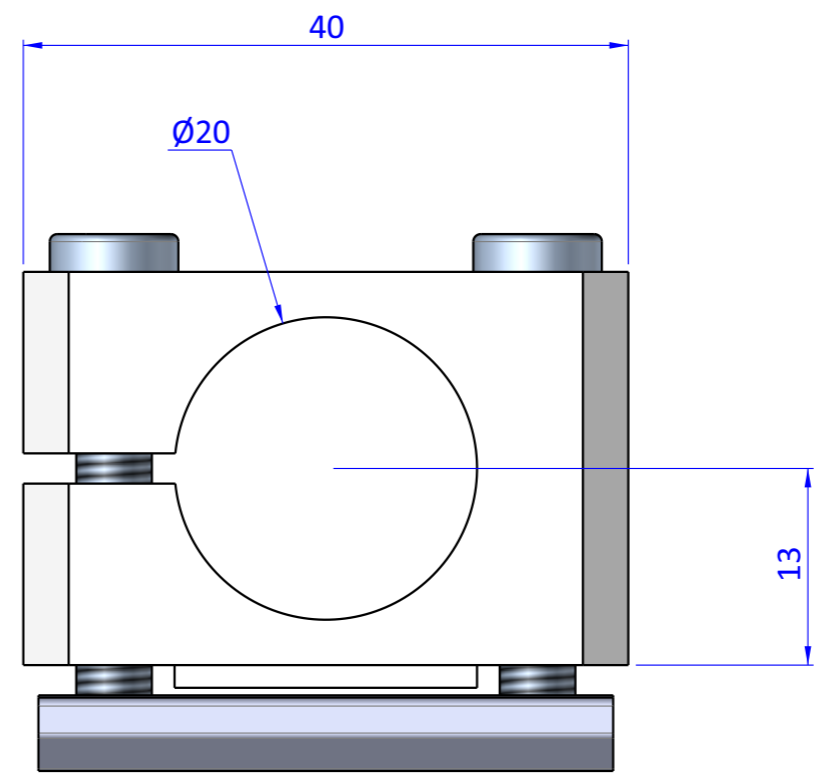

THE PROPERTY OF THE DRAWING IS ESTABLISHED BY LAW. IT IS FORBIDDEN TO PRODUCE OR SHOW IT TO THIRD PART - WITHOUT A WRITTEN AGREEMENT.

Item	Name	Q.ty
1	CA.GWP.5.28	1
2	KVB.X20	1
3	R.5.SCH	2
4	V.TCE5x30	2

Format A3
UNI 936-76

 FPS FPSERVICES AUTOMATION		DESIGNED FROM FPS Automation		REVIEW A	
		DATE 22/10/2021	WEIGHT 0,045kg		
GENERAL TOLERANCE UNI - ISO 2768 CLASSE f	DESCRIPTION CA.KVB.X20		CODE CA.KVB.X20		