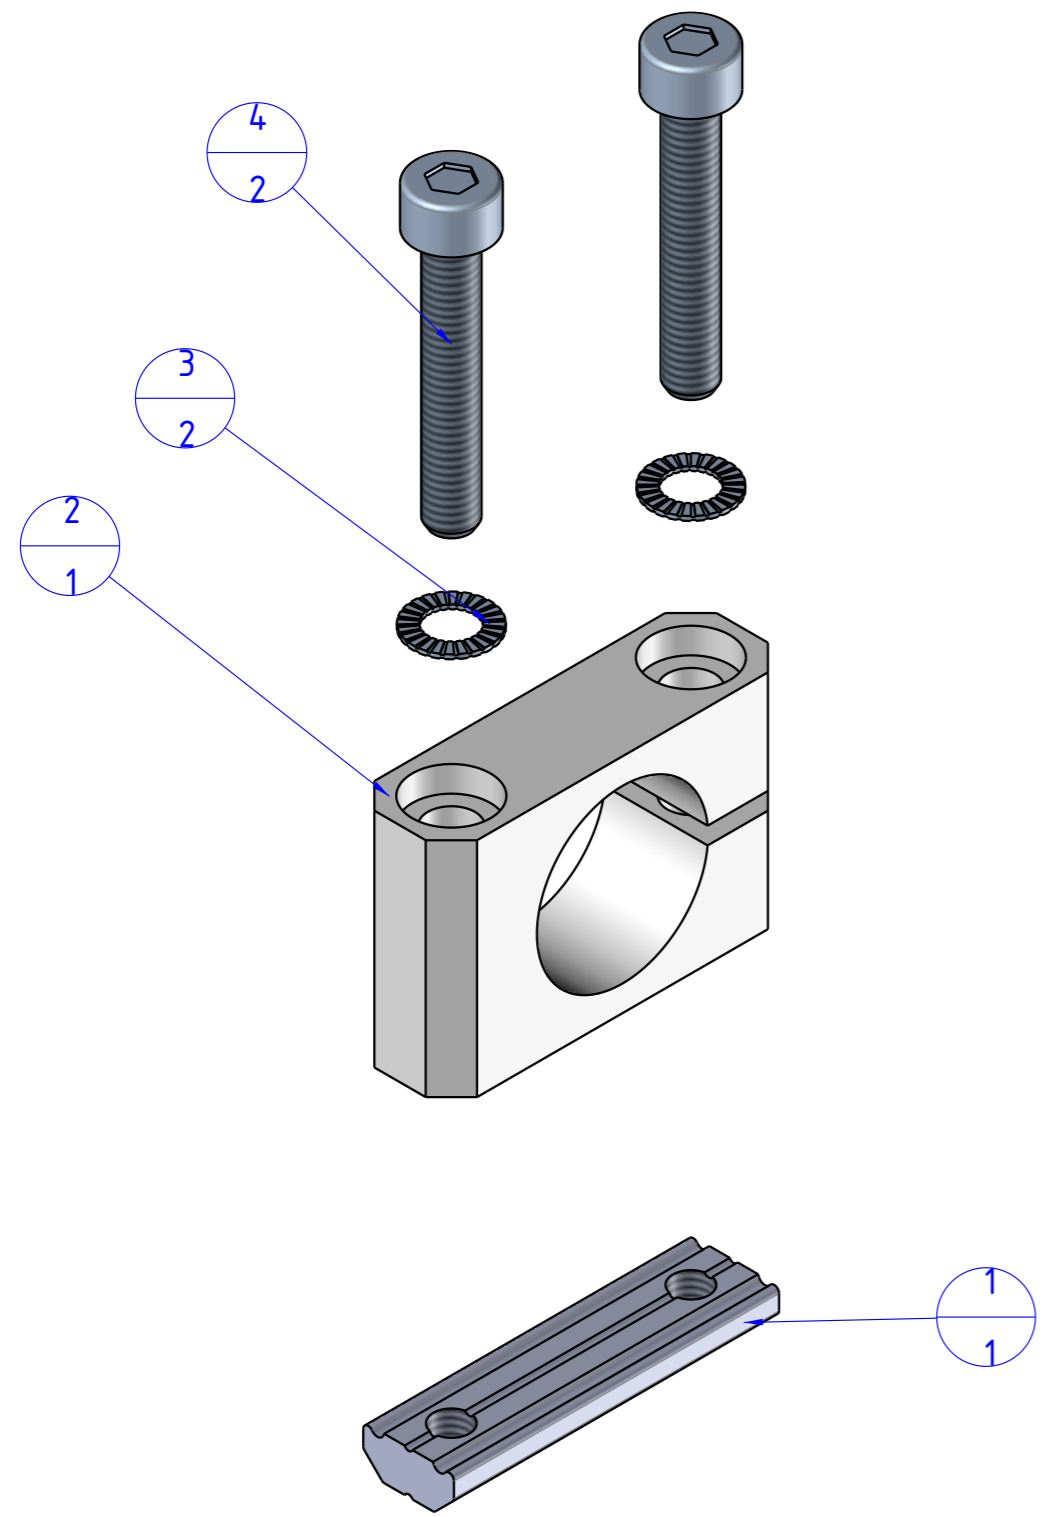

THE PROPERTY OF THE DRAWING IS ESTABLISHED BY LAW. IT IS FORBIDDEN TO PRODUCE OR SHOW IT TO THIRD PART - WITHOUT A WRITTEN AGREEMENT.

Item	Name	Q.ty
1	CA.GWP.5.28	1
2	KVB.X20	1
3	R.5.SCH	2
4	V.TCE5x30	2

Format A3
UNI 936-76

 FPS FPSERVICES AUTOMATION		DESIGNED FROM FPS Automation		REVIEW A	
		DATE 22/10/2021	WEIGHT 0,045kg		
GENERAL TOLERANCE UNI - ISO 2768 CLASSE f	DESCRIPTION CA.KVB.X20		CODE CA.KVB.X20		